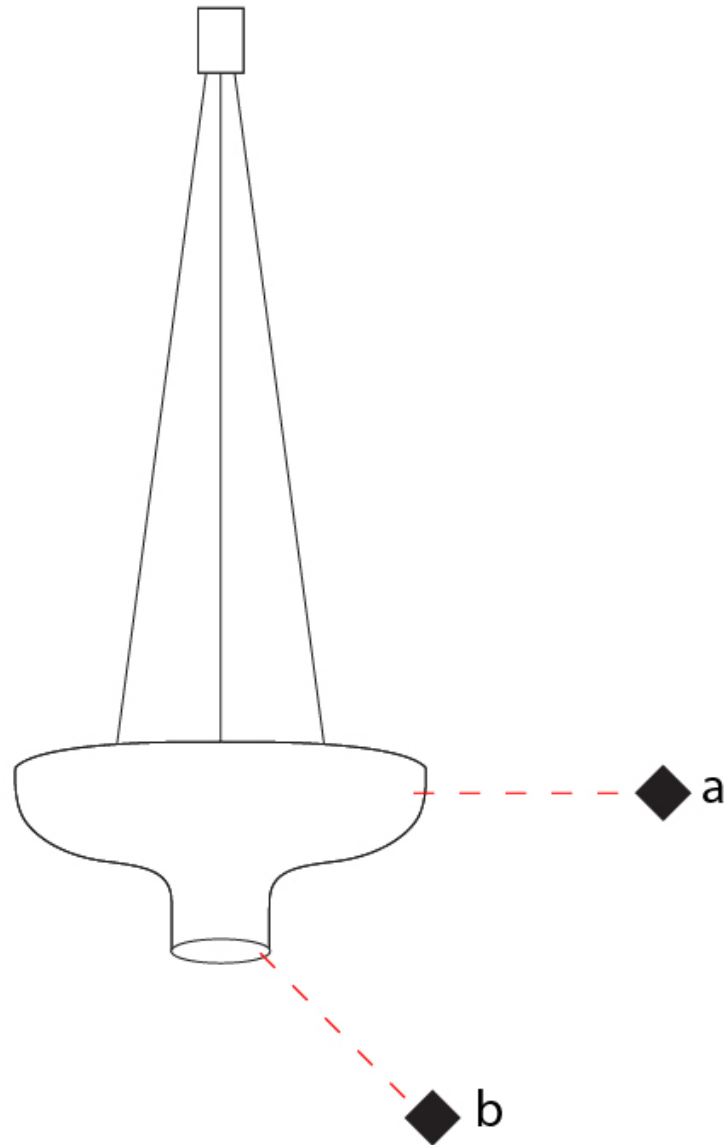

DUETTO SUSPENSION

D41049-

PROJECT	_____
TYPE	_____
SPECIFIER	_____
QUANTITY	_____
DATE	_____

D